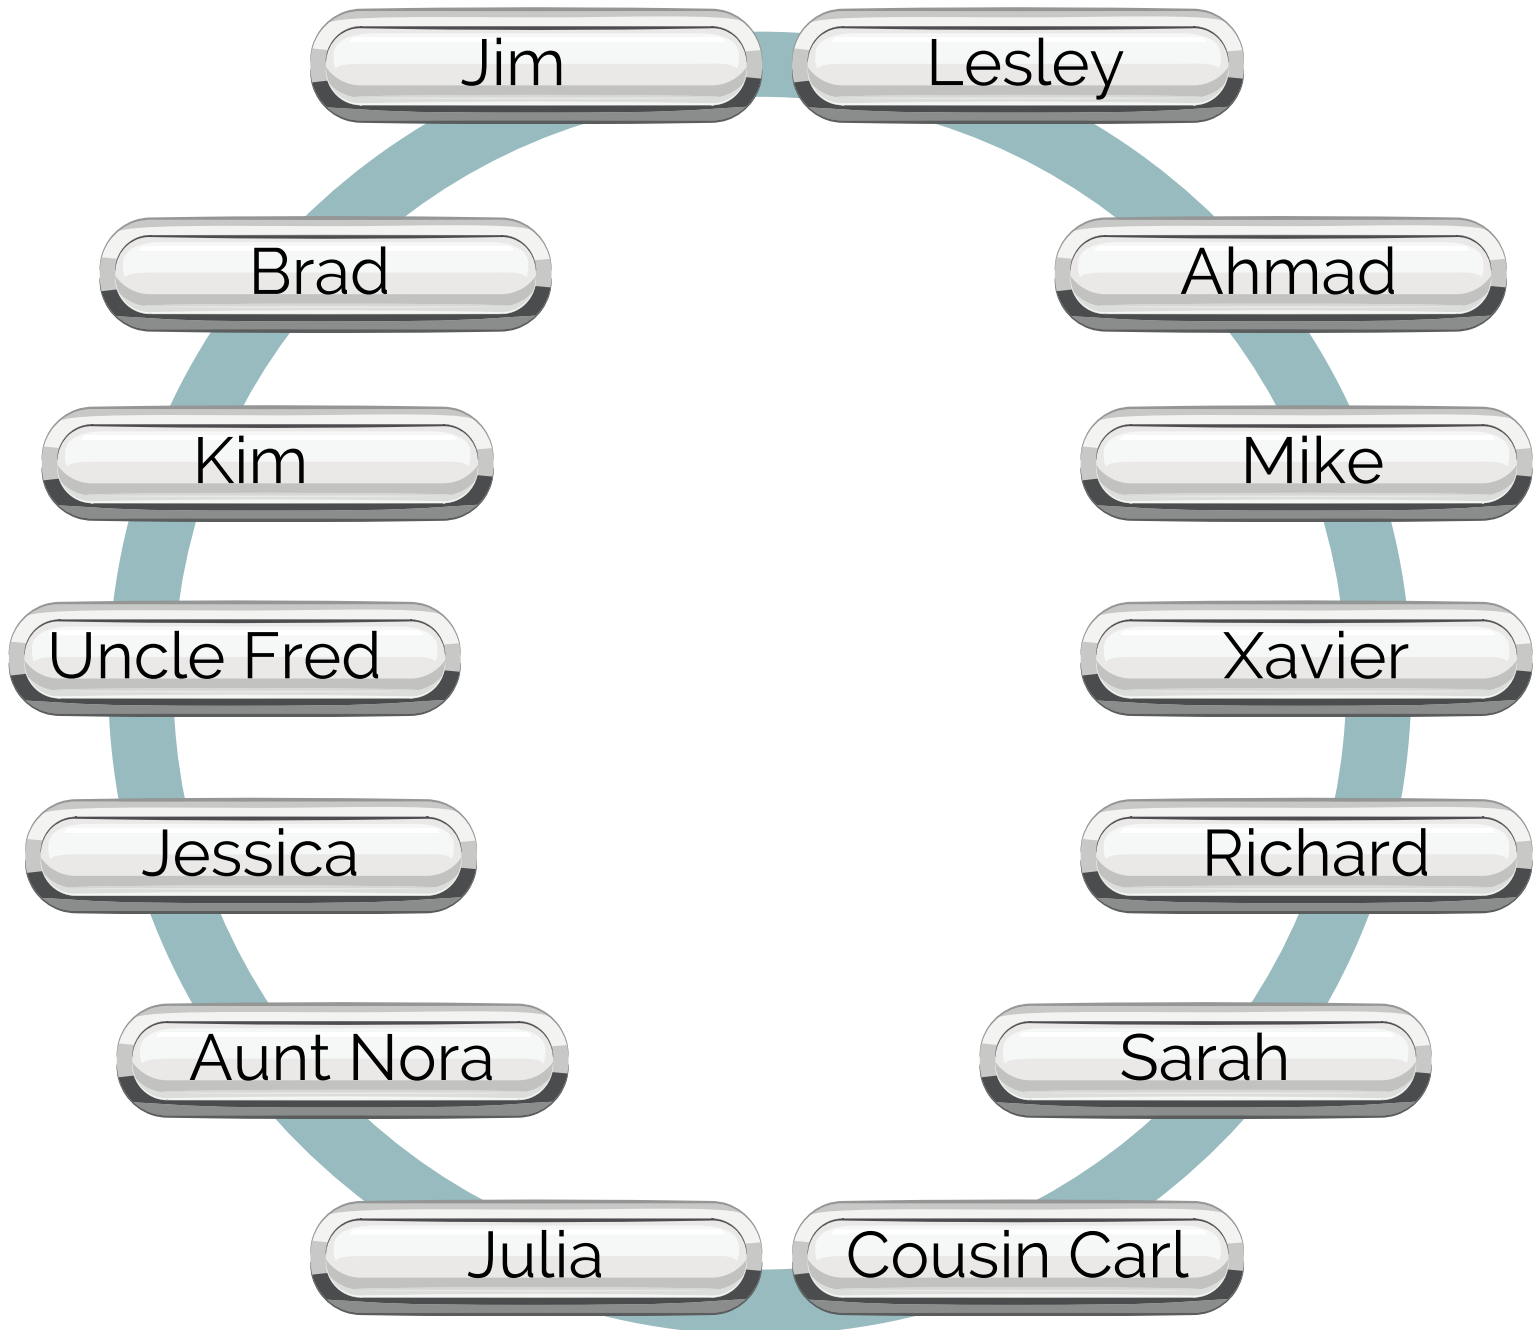

Example "Share Circle"

My "Share Circle"

A circular diagram consisting of a light blue outer ring and a teal inner ring. Between these rings, there are 14 empty, rounded rectangular boxes with a 3D effect, arranged in a circle. The boxes are intended for sharing names.